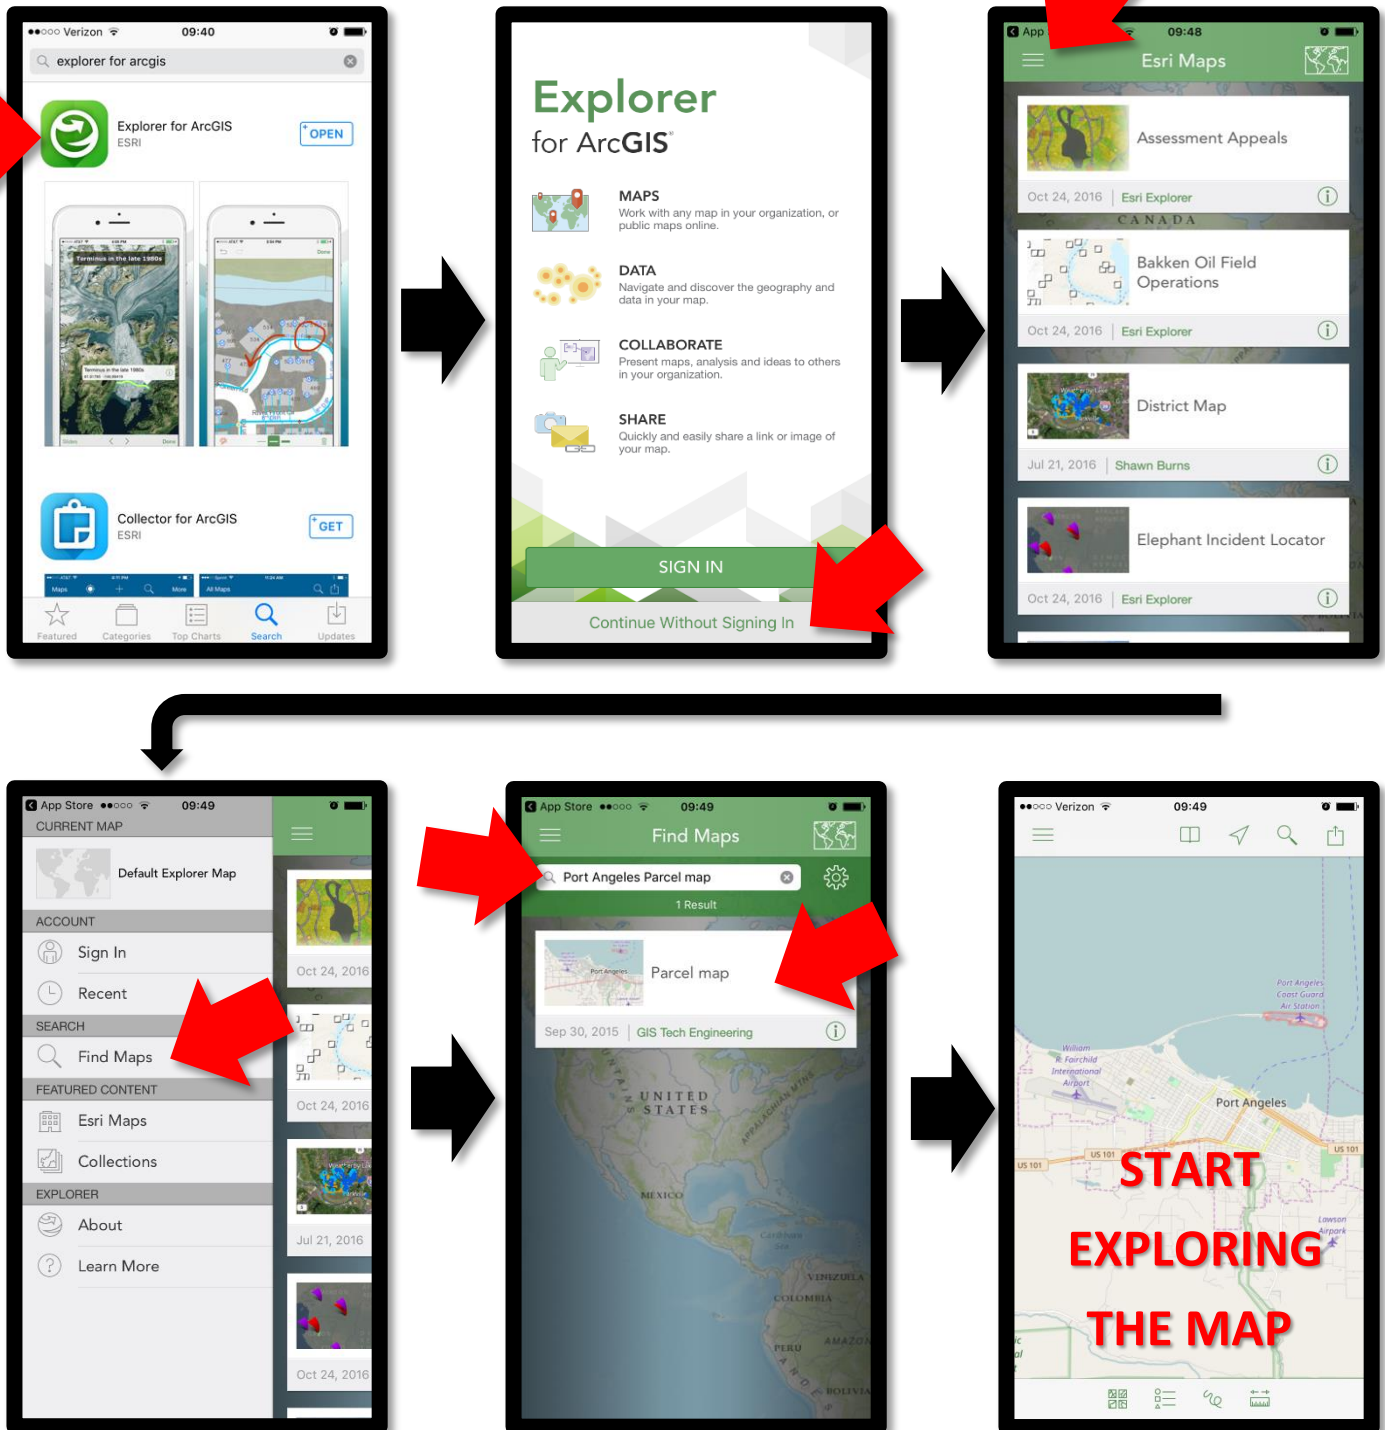

Step 1: Proceed to www.cityofpa.us

Step 2: Hover your mouse over the “Your Government” tab and CLICK on the Mapping Software link.

Step 3: Choose you map. Click any of the interactive maps you wish to view. The available maps include:

1. Bike Rack Map: Illustrates the location of Bike Racks throughout Port Angeles
2. Fire District Map: Illustrates the area covered by PA Fire Districts
3. Parcel Map: Zoning, Parcel Lines, Aerial Map, Clallam County Assessors Link
4. Garbage Collection Map: Illustrates the day of week for garbage collection throughout the City

Step 4: Using the map

About, Content, & Legend Tabs

About: Basic information about the map
Content: Select different information to view (including an aerial map)
Legend: Provides context for map elements

Measurement Tool

Search an address

List of Zones Municipal Code Chapter

Click a parcel to get Assessor's link

Click a building for address & Zone

Step 5: Accessing the maps on your mobile device

1. Go to the Apple iTunes store, Android Store, Google Play Store, or wherever you obtain apps for your mobile device.
2. Search for “Explorer for ArcGIS” and download the app
3. Follow the screen captures below to access Port Angeles Maps