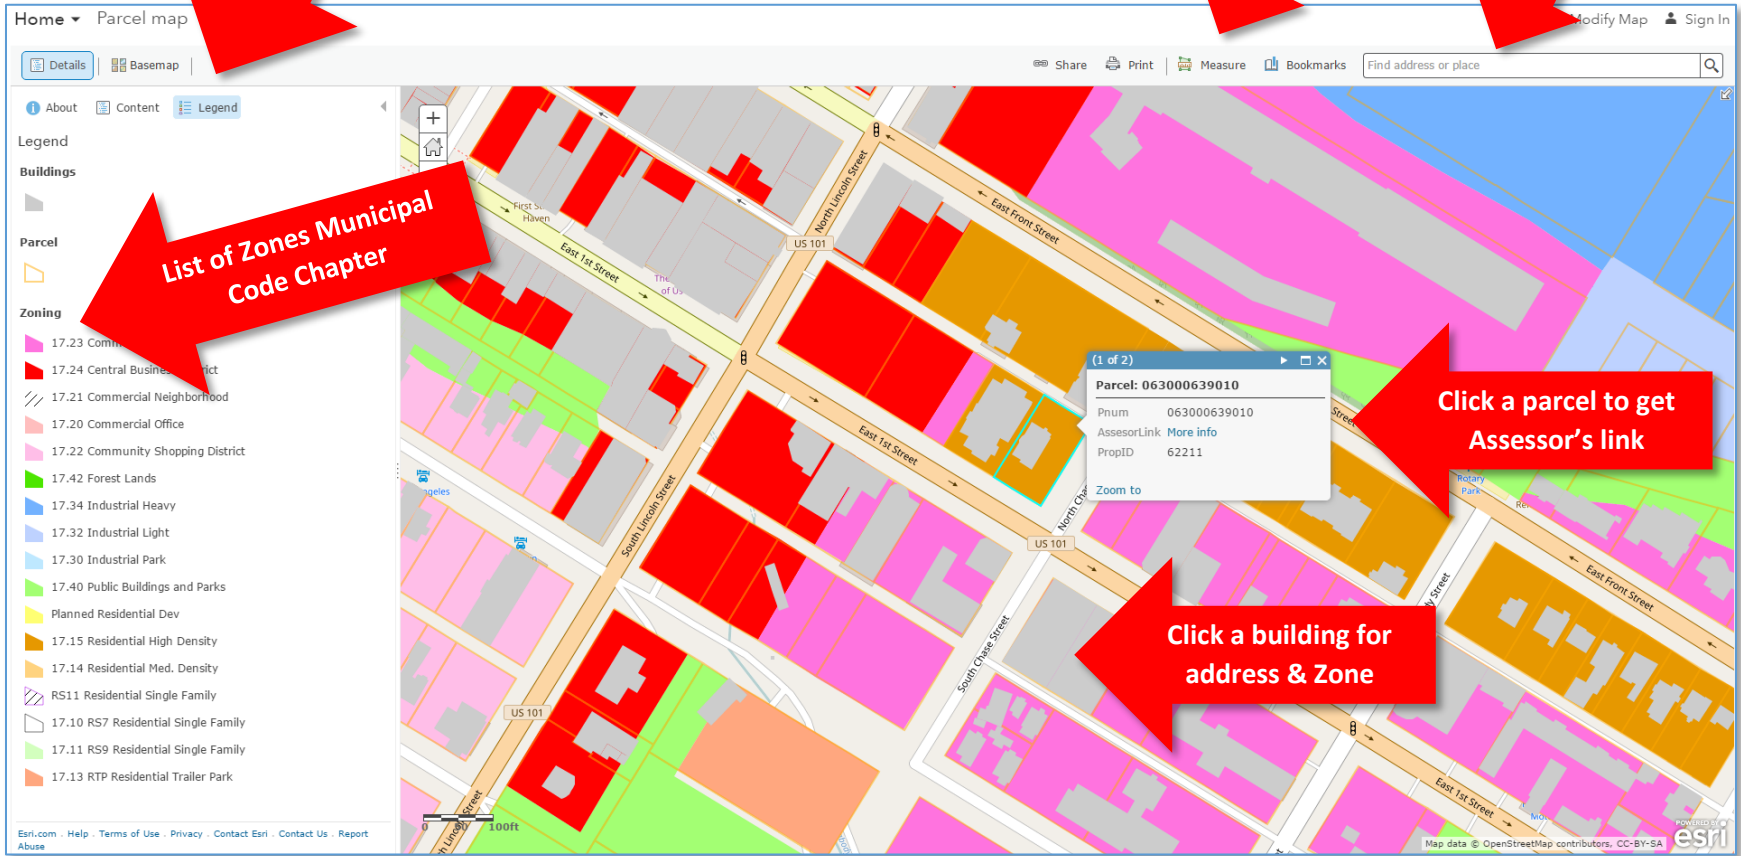

1. Bike Rack Map: Illustrates the location of Bike Racks throughout Port Angeles
2. Fire District Map: Illustrates the area covered by PA Fire Districts
3. Parcel Map: Zoning, Parcel Lines, Aerial Map, Clallam County Assessors Link
4. Garbage Collection Map: Illustrates the day of week for garbage collection throughout the City

Step 4: Using the map

About, Content, & Legend Tabs

About: Basic information about the map
Content: Select different information to view (including an aerial map)
Legend: Provides context for map elements

Measurement Tool

Search an address

List of Zones Municipal Code Chapter

Click a parcel to get Assessor's link

Click a building for address & Zone

Step 5: Accessing the maps on your mobile device

1. Go to the Apple iTunes store, Android Store, Google Play Store, or wherever you obtain apps for your mobile device.
2. Search for “Explorer for ArcGIS” and download the app
3. Follow the screen captures below to access Port Angeles Maps