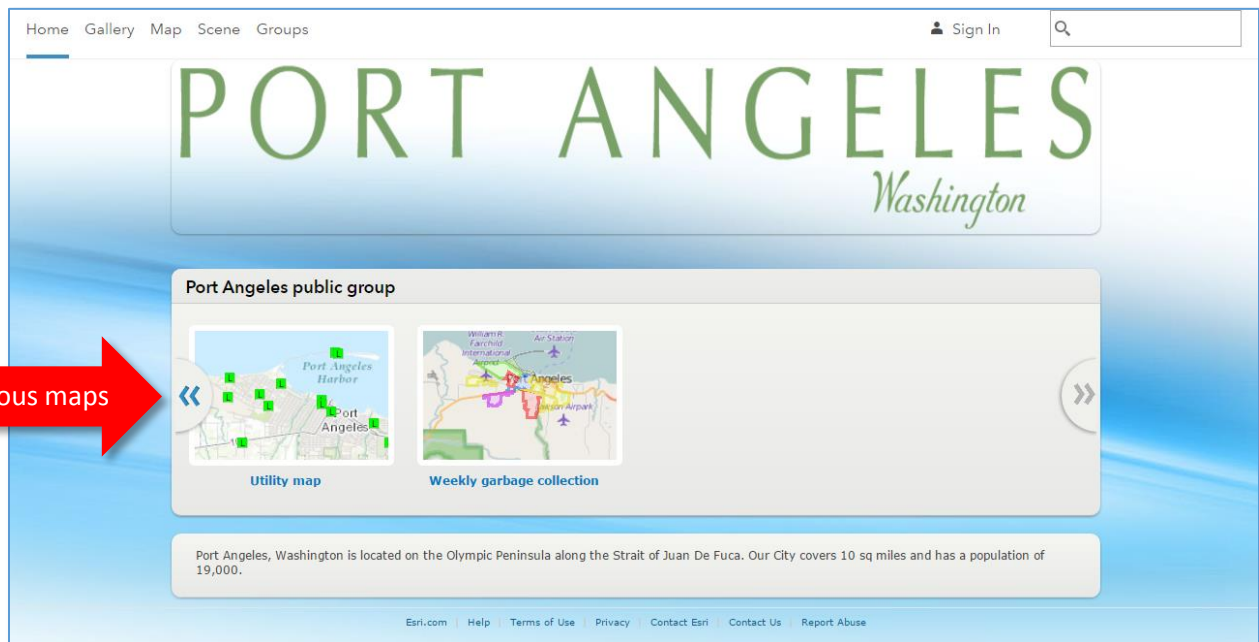

Step 3: Choose you map. Click any of the interactive maps you wish to view. The available maps include:

1. Bike Rack Map: Illustrates the location of Bike Racks throughout Port Angeles
2. Fire District Map: Illustrates the area covered by PA Fire Districts
3. Parcel Map: Zoning, Parcel Lines, Aerial Map, Clallam County Assessors Link
4. Garbage Collection Map: Illustrates the day of week for garbage collection throughout the City