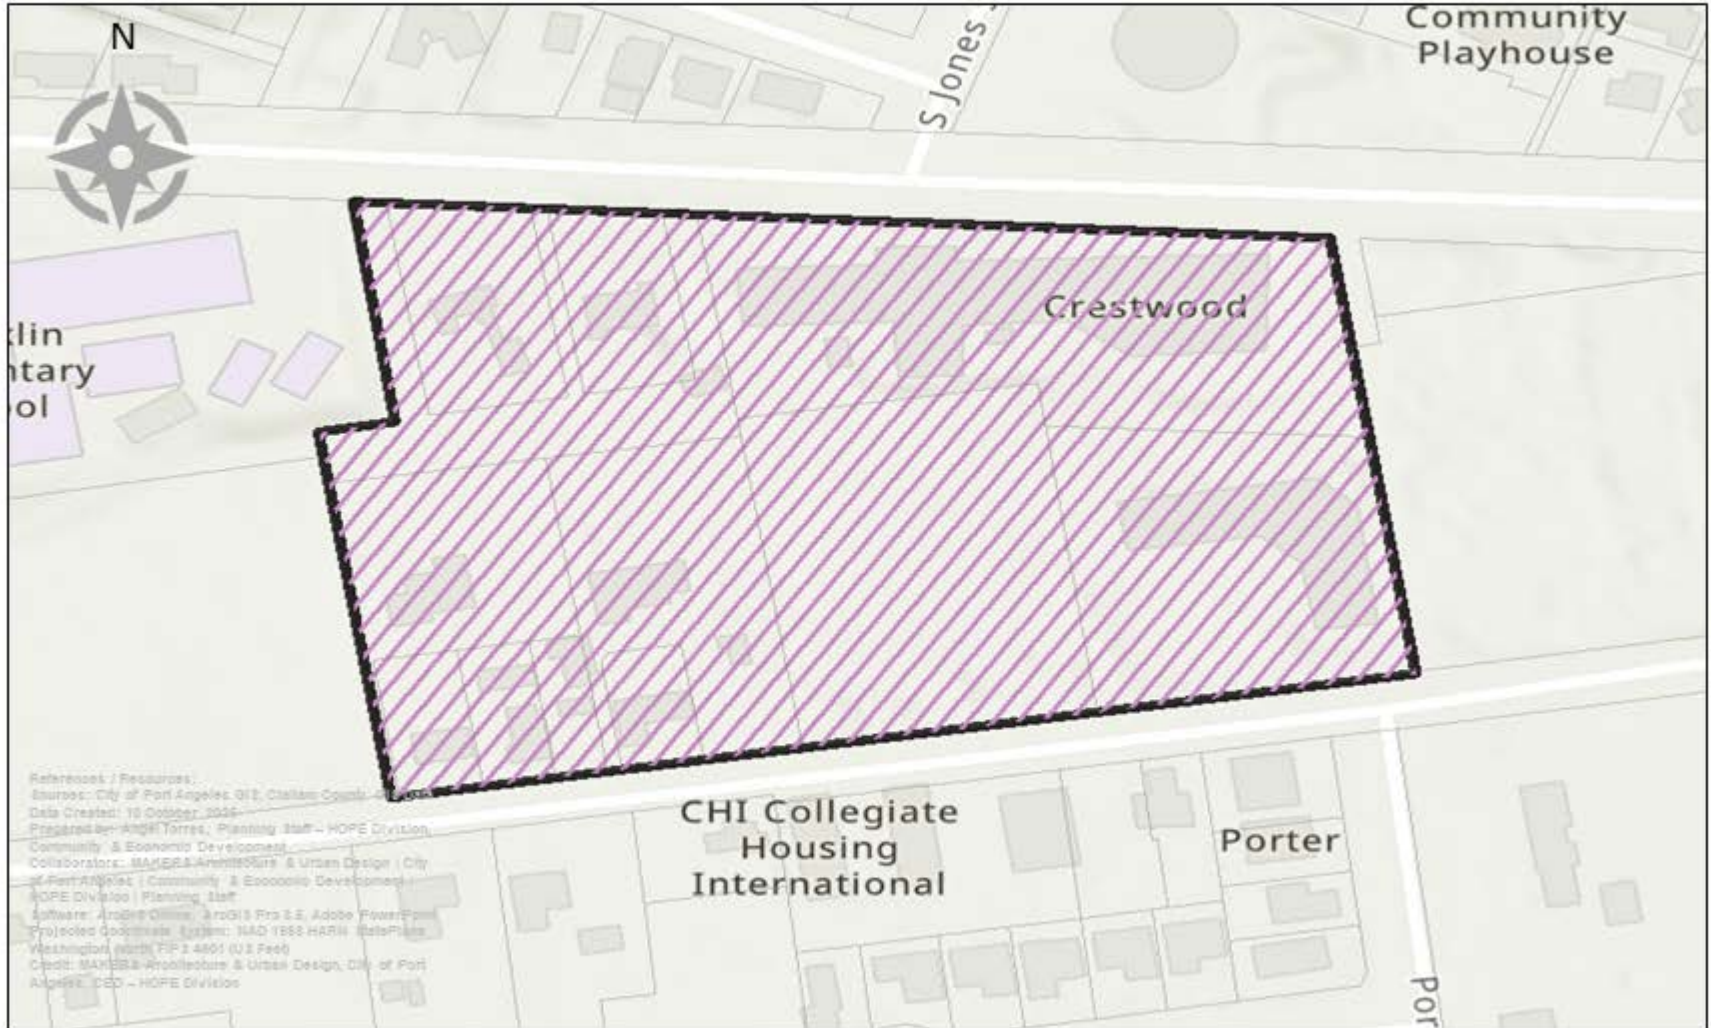

Location: Area between Lauridsen Boulevard and Park Avenue west of Peninsula College
Change: RMD → CN

REZONE LOCATION 13			
#	Geographic ID	Property ID	Situs Address
1	063011510200	65333	1116 E LAURIDSEN BLVD
2	063011510400	65334	1132 E LAURIDSEN BLVD
3	063011510450	65337	1104 E LAURIDSEN BLVD
4	063011510610	65339	1105 E PARK AVE
5	063011510620	65340	1107 E PARK AVE
6	063011510640	65342	1109 E PARK AVE
7	063011510650	65343	1111 E PARK AVE
8	063011510670	65345	1121 E PARK AVE
9	063011510690	65347	1119 E PARK AVE -1123
10	063011510700	65348	E PARK AVE
11	063011510800	65349	1133 E PARK AVE
12	063011510900	65350	1248 E LAURIDSEN BLVD
13	063011520000	65352	2505 S WASHINGTON ST

Location: Area between Lauridsen Boulevard and Park Avenue to the west of Peninsula College.

Change: RMD to CN

Reason for Change: Provide an opportunity for a mixed-use commercial center adjacent to Peninsula College.

13 Total Properties