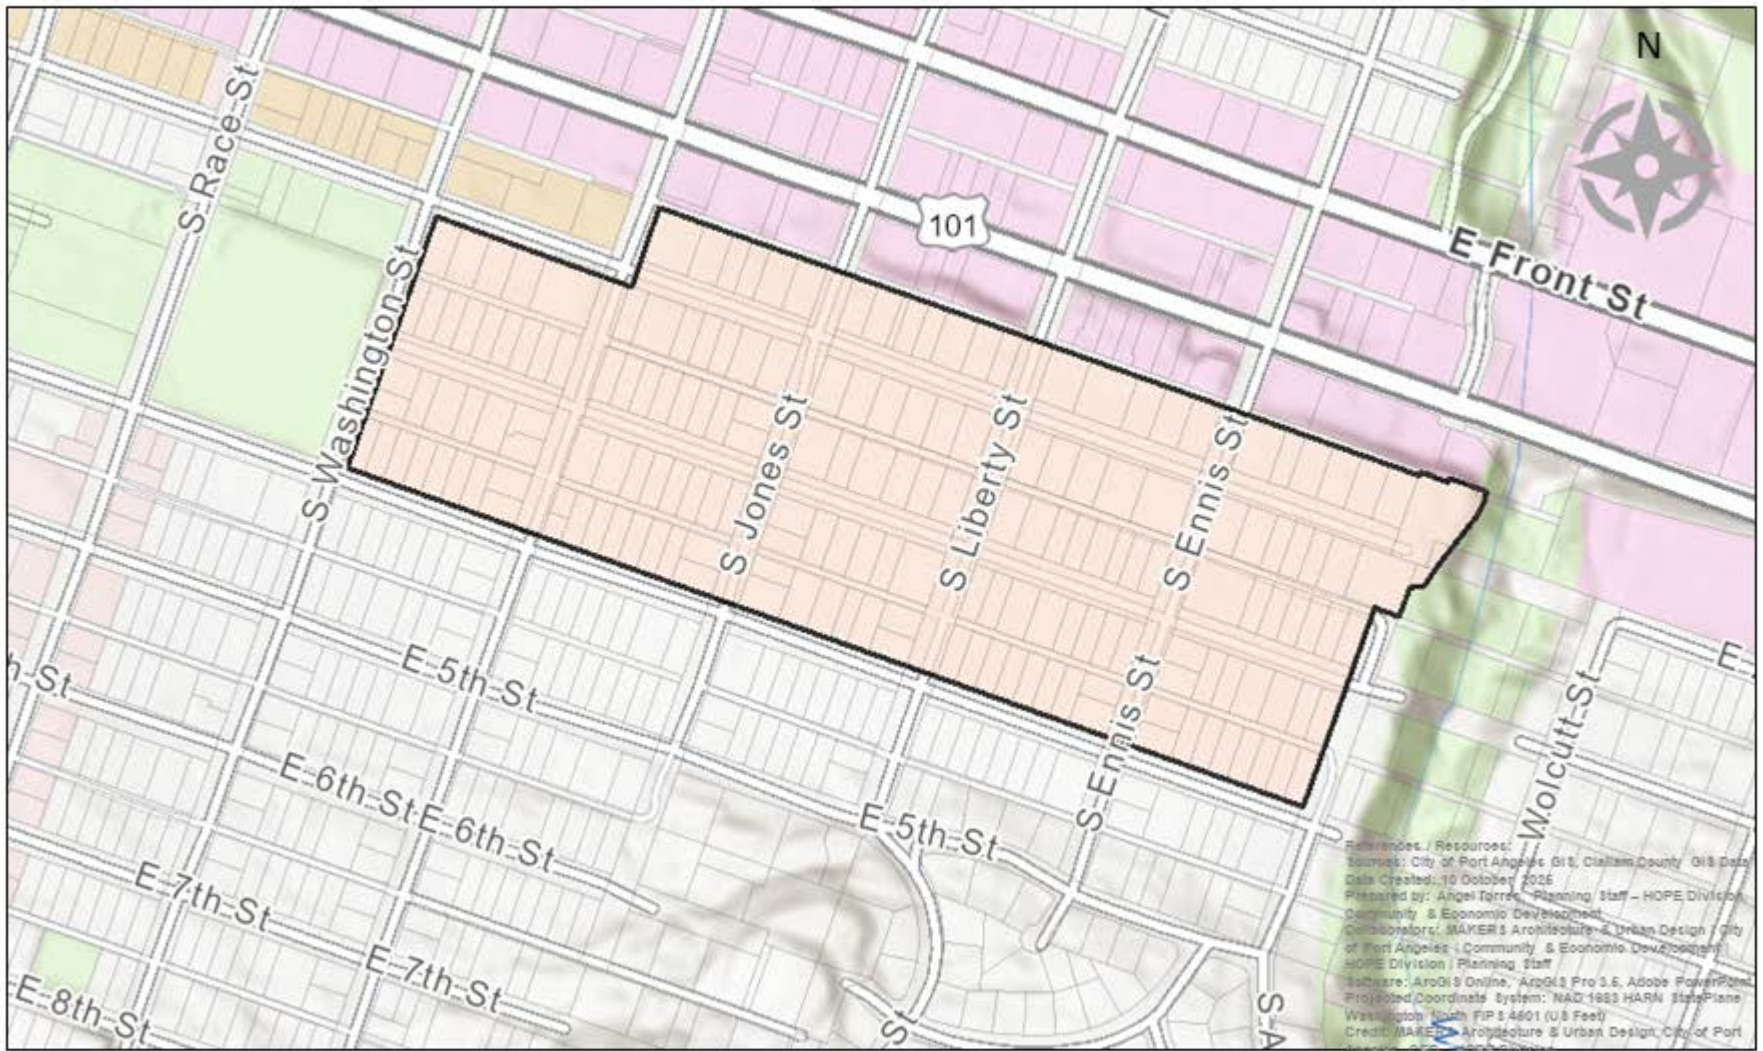

Location: Area between Washington Street and White Creek, between 2nd and 4th Streets **Change:** R7 → CO

REZONE LOCATION 8			
#	Geographic ID	Property ID	Situs Address
1	063000101008	60831	1321 E SECOND ST
2	063000101010	60832	1313 E SECOND ST
3	063000101018	60836	1303 E SECOND ST
4	063000101032	60842	1411 E SECOND ST
5	063000101034	60843	1407 E SECOND ST
6	063000101042	60847	E SECOND ST
7	063000101043	60848	1327 E SECOND ST
8	063000540105	61931	1122 E THIRD ST
9	063000540110	61932	1120 E THIRD ST
10	063000540115	61933	1114 E THIRD ST
11	063000540120	61934	1110 E THIRD ST
12	063000540125	61935	1104 E THIRD ST
13	063000540130	61936	313 S CHAMBERS ST
14	063000540135	61937	321 S CHAMBERS ST
15	063000540140	61938	1107 E FOURTH ST
16	063000540145	61939	1109 E FOURTH ST
17	063000540150	61940	1115 E FOURTH ST
18	063000540155	61941	1117 E FOURTH ST
19	063000540160	61942	1121 E FOURTH ST
20	063000540200	61943	1032 E THIRD ST
21	063000540205	61944	310 S CHAMBERS ST
22	063000540215	61945	1028 E THIRD ST
23	063000540220	61946	1022 E THIRD ST
24	063000540230	61947	1018 E THIRD ST
25	063000540235	61948	1015 E FOURTH ST
26	063000540240	61949	1017 E FOURTH ST
27	063000540245	61950	1019 E FOURTH ST
28	063000540250	61951	1025 E FOURTH ST
29	063000540255	61952	316 S CHAMBERS ST
30	063000540260	61953	322 S CHAMBERS ST
31	063000540300	61954	208 S CHAMBERS ST
32	063000540305	61955	1020 E SECOND ST -1024
33	063000540310	61956	1014 E SECOND ST -1018
34	063000540315	61958	1013 E THIRD ST
35	063000540320	61959	1017 E THIRD ST
36	063000540325	61960	1023 E THIRD ST
37	063000540330	61961	1025 E THIRD ST
38	063000540335	61962	1031 E THIRD ST
39	063000540340	61963	1035 E THIRD ST
40	063000540375	61965	CONFIDENTIAL
41	063000540405	61966	1120 E SECOND ST

Location: Area between Washington Street and White Creek and 2nd/4th Streets.

Change: R7 to CO

Reason for Change: Provide more opportunities for increased mixed density.

181 Total Properties